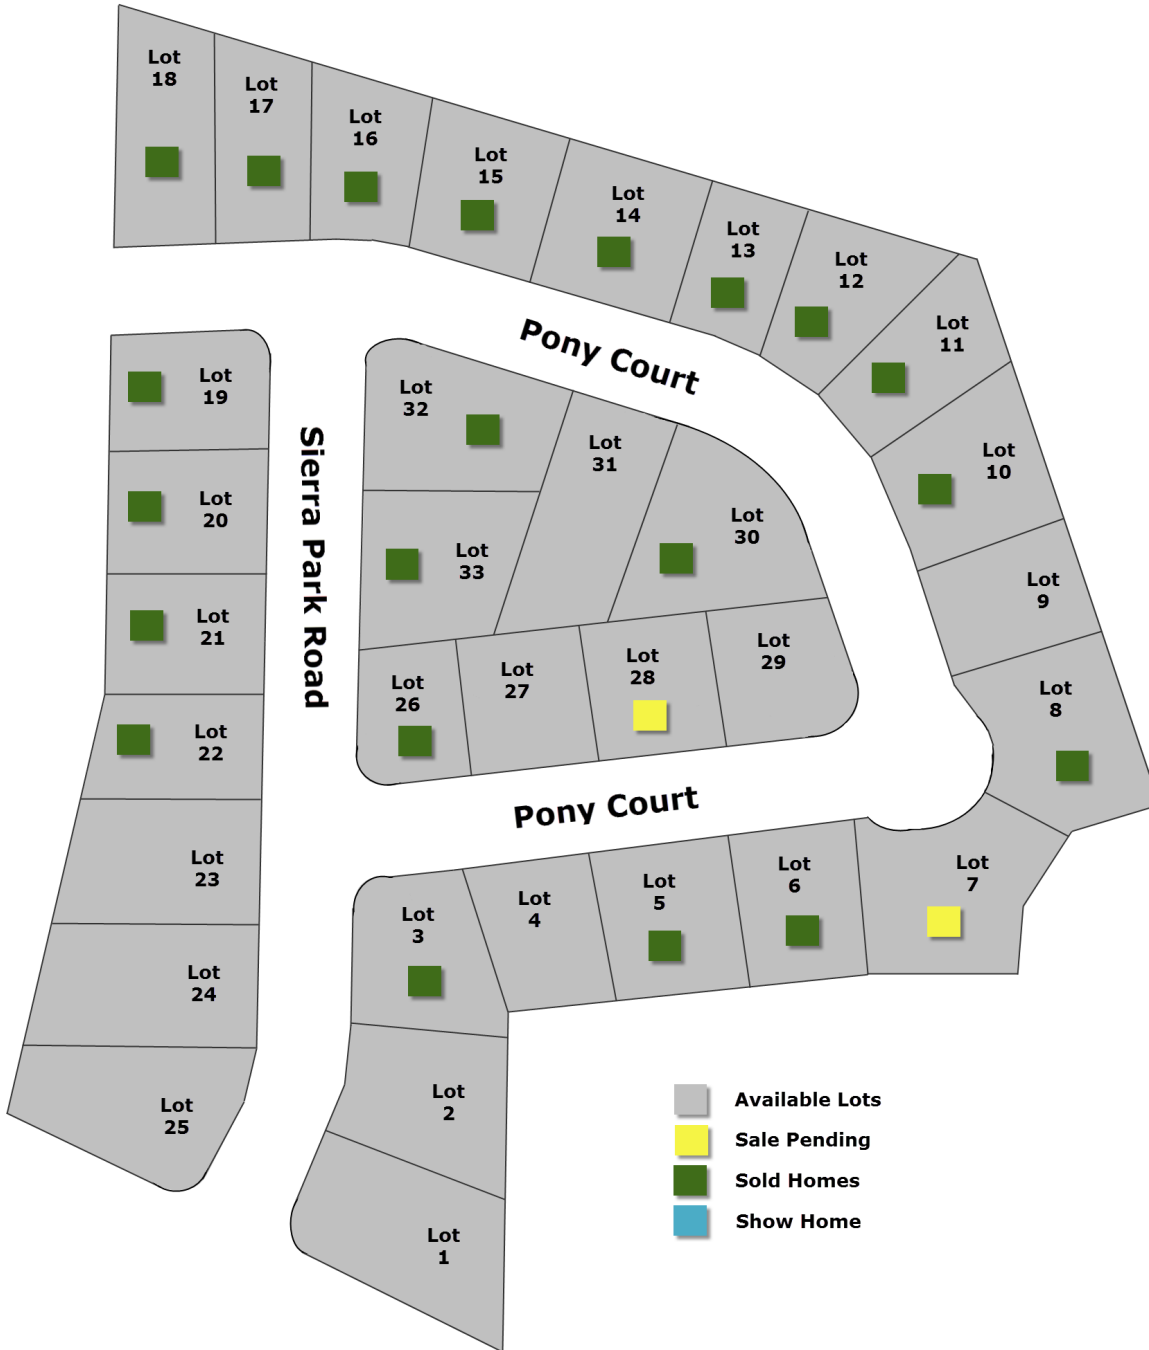

Subdivision Map

SIERRA SPARK
Affordable homes for every day living

Sierra Park Property Development, LLC
 749 Lee Road, Suite A
 Quincy, CA. 95971
 Phone: (530) 283-9301 Fax: (530) 283-9308

info@sierraparkatquincy.com
<http://www.sierraparkatquincy.com>